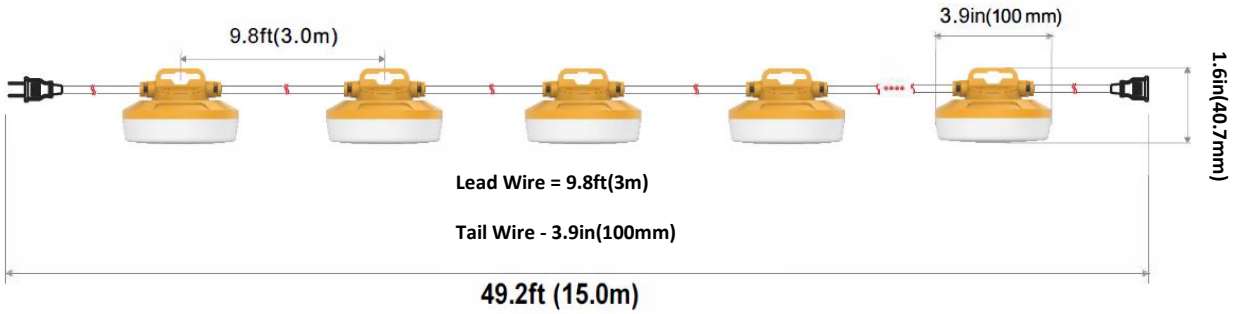

Project:	
Type:	
Catalog #:	

The LumeGen LED 5-Head Temporary Work String Light is an affordable and efficient temporary lighting solution for work sites indoor or outdoors. Replacing traditional lamped string lights, these integrated LED heads are impact resistant and long lasting, rated to last up to 50,000 hours of operation. These temporary work lights are easy to install, simply plug into an outlet and can daisy chain link up to 6 total sets. Each compact LED head produces 1200 lumens at 5000K daylight color temperature with 10-feet of space between each LED head.

Product Features

- **Color Temperature:** 5000K Daylight
- **Wattage:** 50W
- **Lumens:** 1200 Lumens per head
- **Housing Construction:** PC
- **Optical Lens:** Frosted PC
- **LED Brand:** Lumiled
- **Beam Angle:** 360°
- **LED Life Hours:** Rated to last 50,000 hours
- **Power:** Plug in 120V, 60Hz
- **Cord:** Injection molded cover with 18AWG
- **Power Factor (PF):** > 0.9
- **Total Harmonic Distortion (THD):** <20%
- **Color Rendering Index (CRI):** >80
- **Operating Temperature:** 5°F ~ 113°F (-15°C ~ 45°C)
- **Warranty:** 5 year warranty.

Safety & Performance Listings

- UL listed
- Complies with RoHS requirements.
- IP65 Rated (LED Lamp Head)

Dimension Drawing

Link up to 6 sets via end outlet.

Electrical Specifications

SKU	Watts	Lumens	LPW	Voltage	CRI	CCT	Beam Angle	LED Qty
LEDWKLT1000051568	50W	1200	120	120V	>80	5000K	360°	28 per head