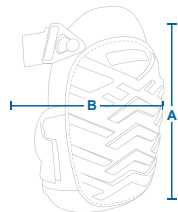

Technical Data

| | |
|----------------------|----------------|
| Main Material | Polyester |
| Color | Black |
| Cap Material | PVC |
| Strap Material | Neoprene |
| Strap Style | Adjustable |
| Strap Color | Black and Blue |
| Gel Padding Material | EVA & GEL foam |
| Gel Padding Style | Counture shape |

Packing

| | |
|-------------|---------------------|
| Each | 1 Hanging Card |
| Inner | |
| Case | 24 pieces |
| Case Size | 0"x0"x0" / 0x0x0 cm |
| Case Weight | 0 Kgs / 0 Lb |

Dimensions

| SKU | A | B |
|-------|-------------|-------------|
| GR553 | 9.4" (24cm) | 7.8" (20cm) |